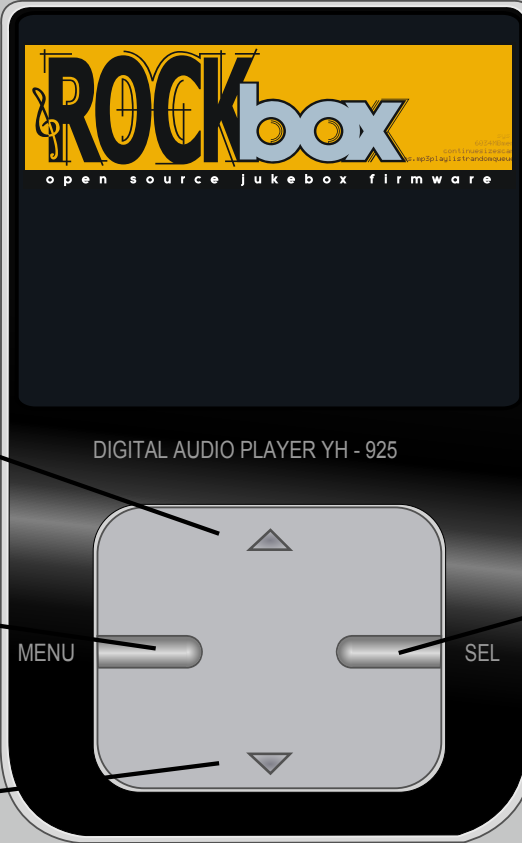

Hold

Forward

Play

Rewind

Right

Rec

Up

Left

Down

DIGITAL AUDIO PLAYER YH - 925

MENU

SEL

SAMSUNG